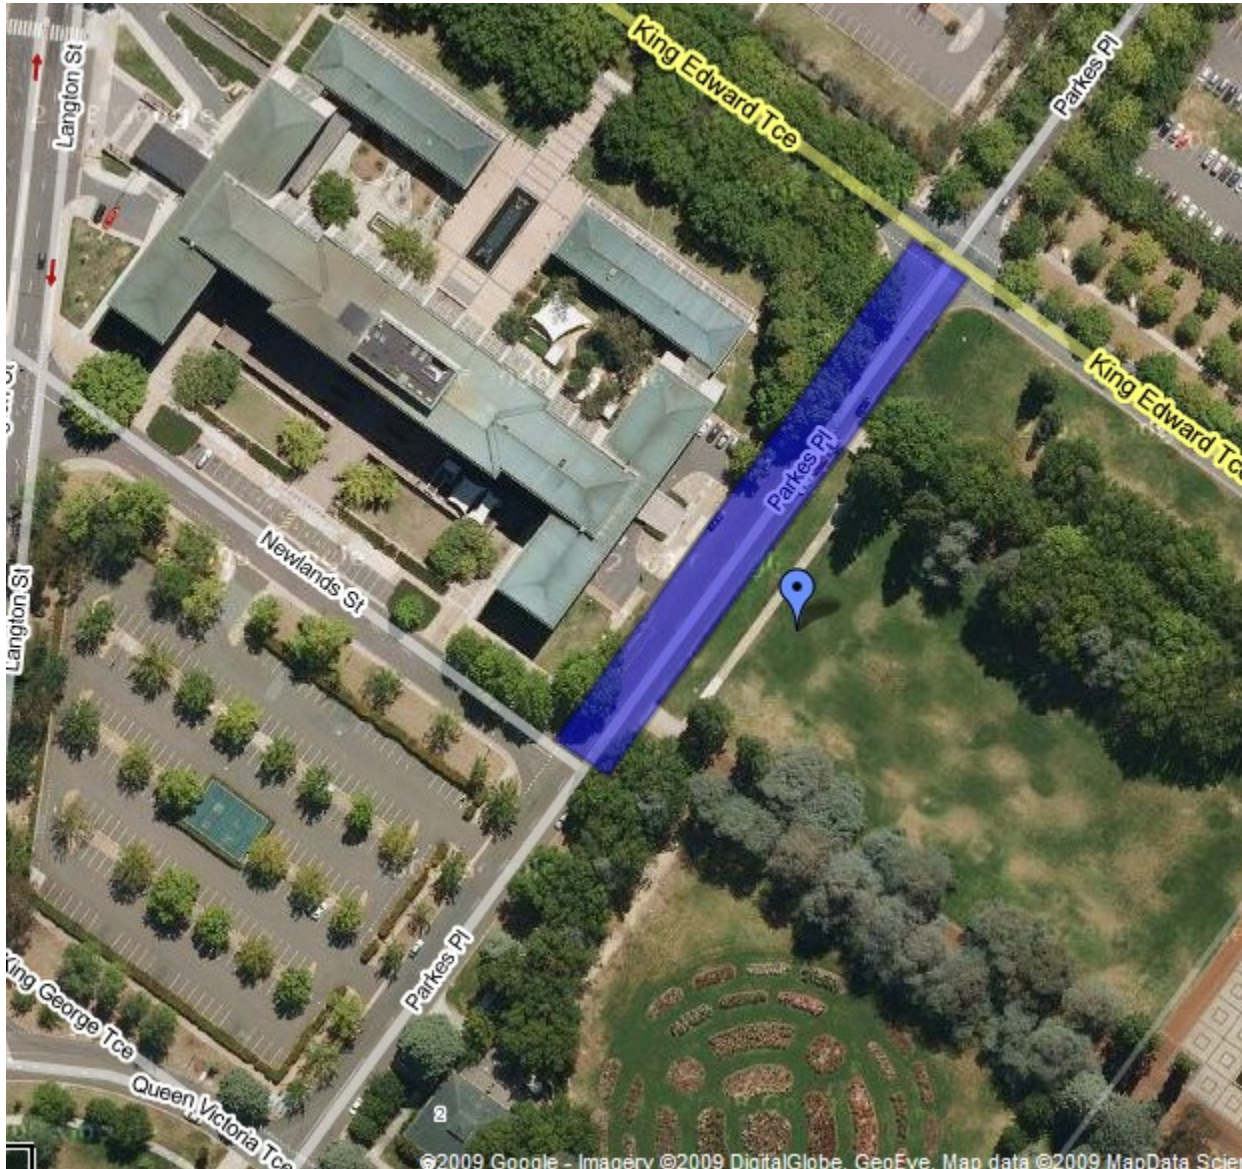

# The National Electric Vehicle Festival will be held on 4 October 2009, at the grounds of the Old Parliament House Lawns in Canberra.

The maps below are part of the media kit prepared by the festival organisers.

For further details, go to the Canberra EV site at:

[canberraev.org](http://canberraev.org)

and view the media release at:

[tinyurl.com/EVPressRelease](http://tinyurl.com/EVPressRelease)

The above map shows the area designated for demo runs (blue area) and the exhibits (blue marker) [[zoom](#)].

The map below shows the locations of the Canberra city centre (top marker), the Floriade site (middle marker) and festival site (bottom marker) [\[zoom\]](#).

The map below displays photos, videos and Wikipedia descriptions of further sites that may be of interest, especially for interstate visitors.

The content of above scalable Google map can be viewed on the web at:  
[bit.ly/XdOT6](http://bit.ly/XdOT6)