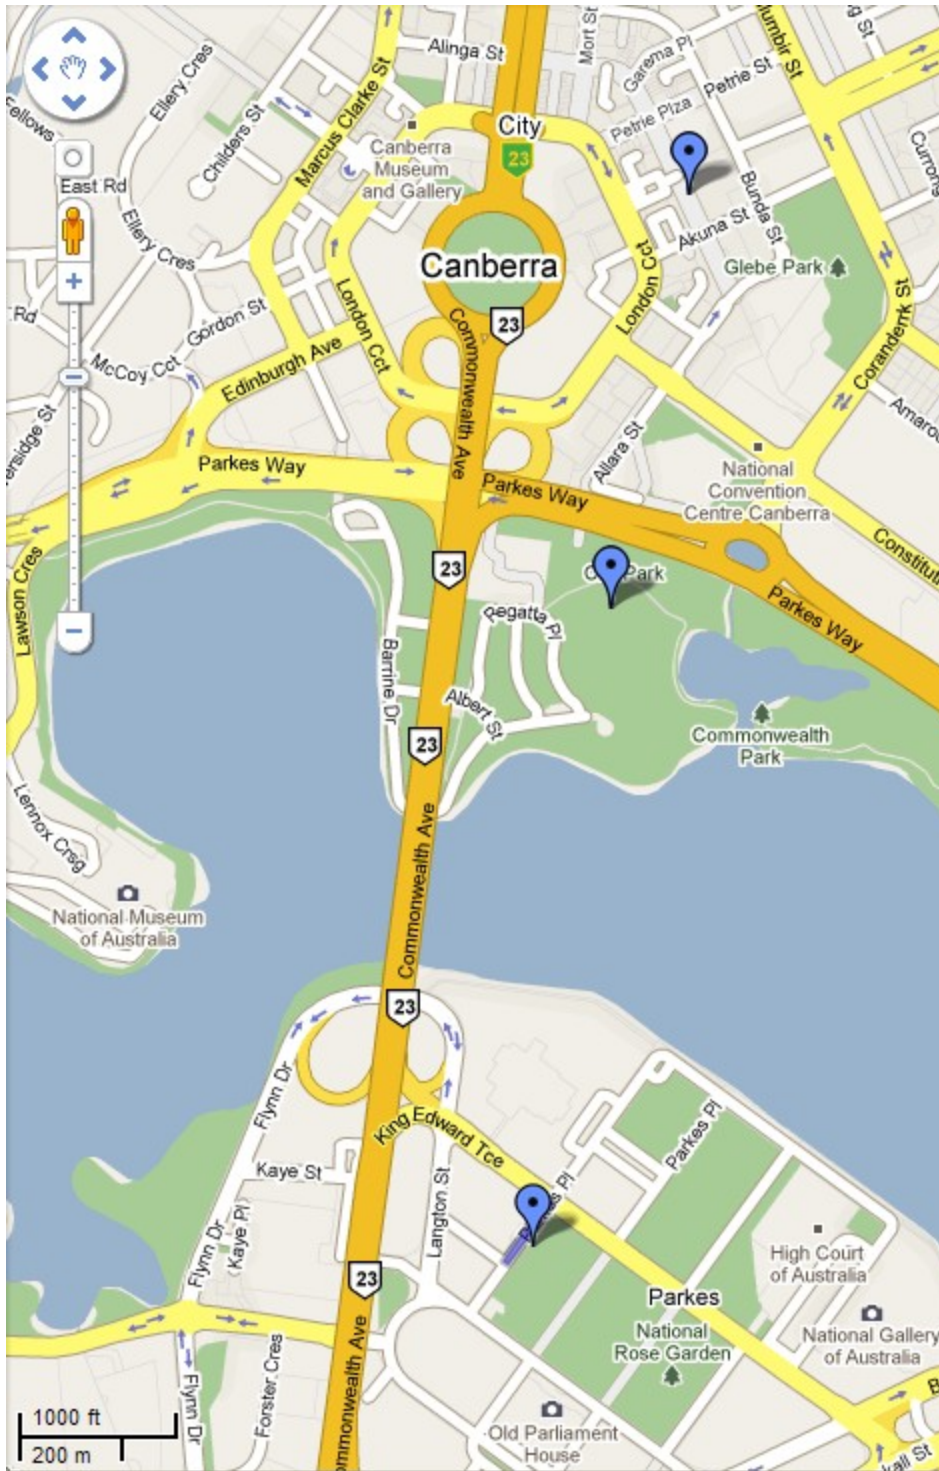

For further details, go to the Canberra EV site at:

[canberraev.org](http://canberraev.org)

and view the media release at:

[tinyurl.com/EVPressRelease](http://tinyurl.com/EVPressRelease)

The above map shows the area designated for demo runs (blue area) and the exhibits (blue marker) [[zoom](#)].

The map below shows the locations of the Canberra city centre (top marker), the Floriade site (middle marker) and festival site (bottom marker) [\[zoom\]](#).

The map below displays photos, videos and Wikipedia descriptions of further sites that may be of interest, especially for interstate visitors.

The content of above scalable Google map can be viewed on the web at:  
[bit.ly/XdOT6](http://bit.ly/XdOT6)